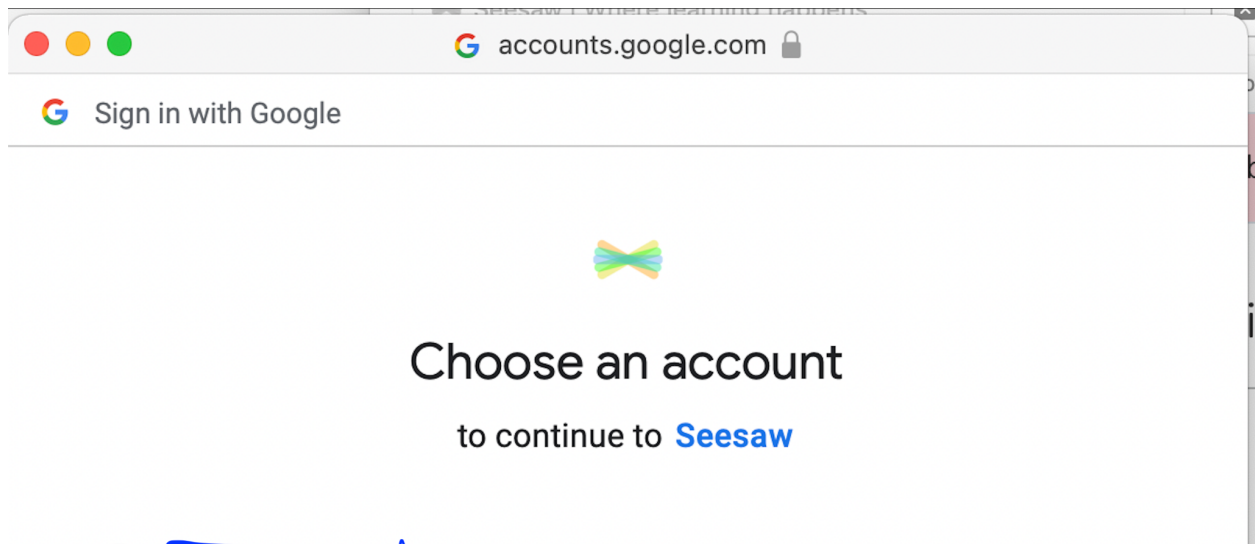

Seesaw

Go To: <https://web.seesaw.me/>

Choose:

1. Login,
2. I'm a Student,
3. Sign In with Google

Sometimes you will need to click "Sign In with Google" more than once, you need to get to this screen:

Then sign in with your child's school email and password.
This will give you access to all SeeSaw activities.